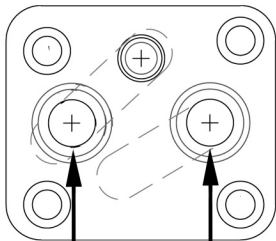

# FE Ford Remote Oil Filter Adapter 22-629

**In From  
Filter**

**Out to  
Filter**

**Oil Pressure Port**

**In From  
Filter**

**Out to  
Filter**