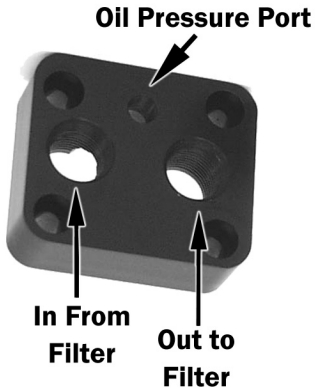

# FE Ford Remote Oil Filter Adapter 22-629

**In From  
Filter**

**Out to  
Filter**

**Oil Pressure Port**

**In From  
Filter**

**Out to  
Filter**