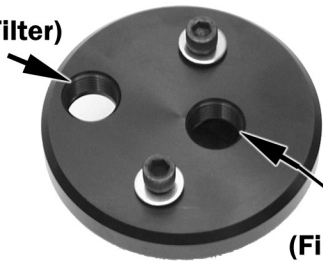

Chevy Remote Oil Filter Adapters

22-580 - 22-581 - 22-584

Oil Exit Port
(Oil going out to Filter)

Oil Return Port
(Filtered oil back to engine)

bolt to engine side