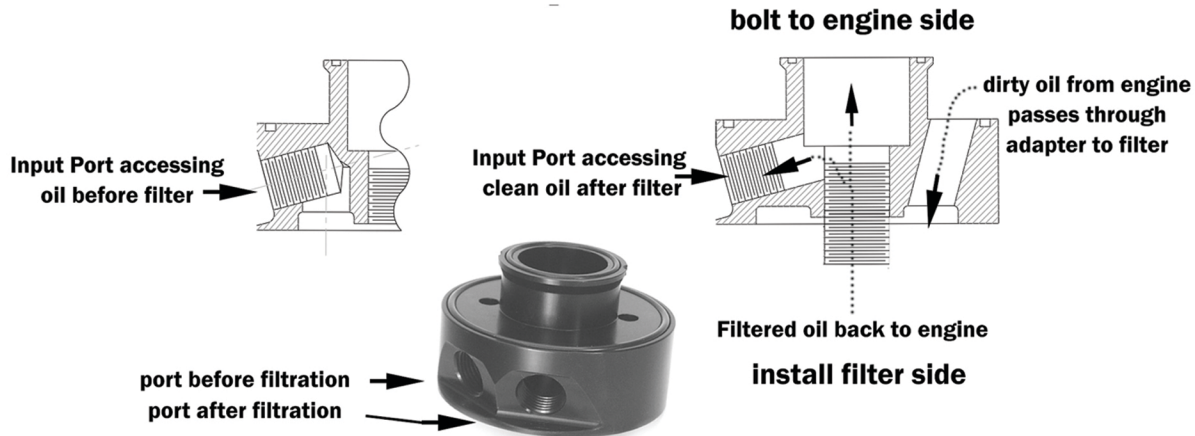

### Part # 22-550 and 22-560 Chevy Oil Input Sandwich Adapters

1. Remove Adapter contents and confirm quantities.
  - a) (1) Oil Adapter (SBC or BBC)
  - b) (2) O-rings installed on Adapter
  - c) (2) 5-16"-18 x 2-1/4" (SBC) or (2) 5/16"-18 x 2-3/4" (BBC)

2. Take Adapter assembly and install adapter with O-rings into the oil filter mounting cavity.
3. Take the (2) supplied bolts and start them by hand, then with an 1/4" allen wrench tighten down each bolt equally.

Port after filtration Port before filtration